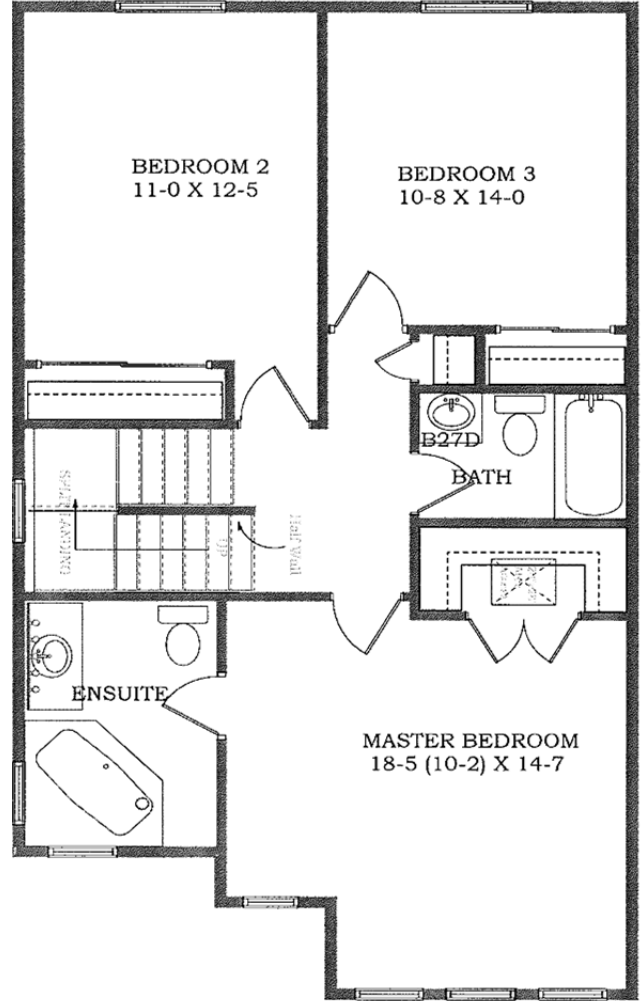

DRAYTON – DRAYTON HEIGHTS

THE MAPLETON

1526 Sq.Ft.

Agents: RE/MAX Real Estate Centre Inc., Brokerage
 Alyssa Henry
 Telephone: 519-831-1129
 Telephone: 519-653-5036
 E- mail: info@sunlighthomes.ca

*All house renderings are artists concepts.