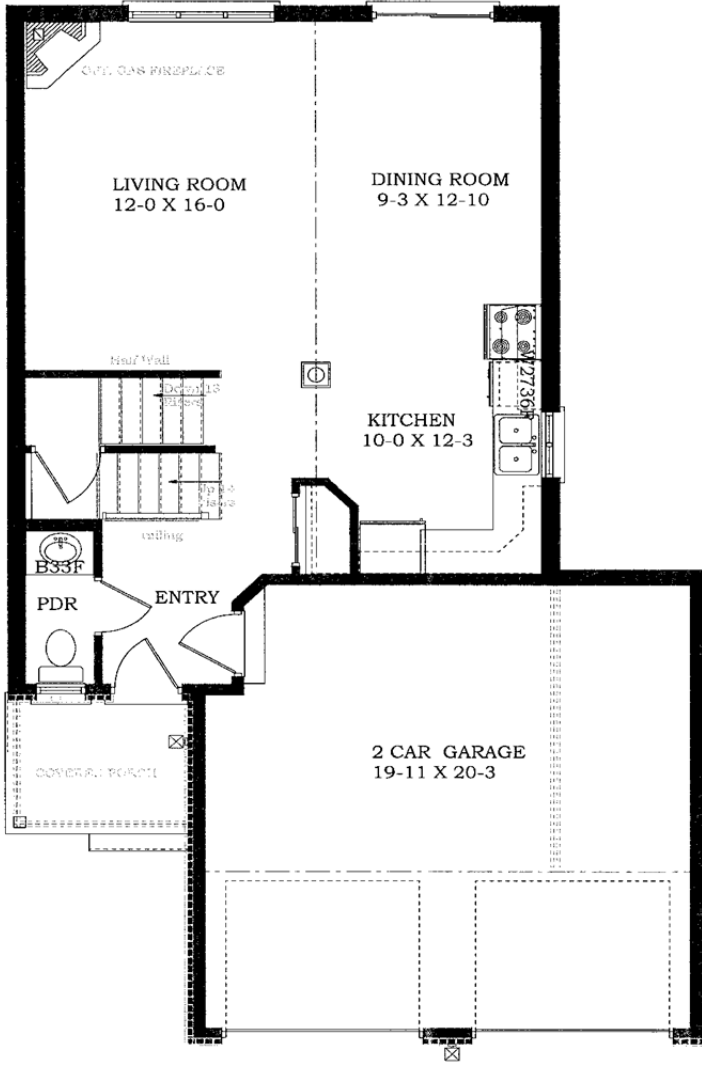

DRAYTON – DRAYTON HEIGHTS

THE MAPLETON

1526 Sq.Ft.

Agents: RE/MAX Real Estate Centre Inc., Brokerage
 Alyssa Henry
 Telephone: 519-831-1129
 Telephone: 519-653-5036
 E- mail: info@sunlighthomes.ca

*All house renderings are artists concepts.