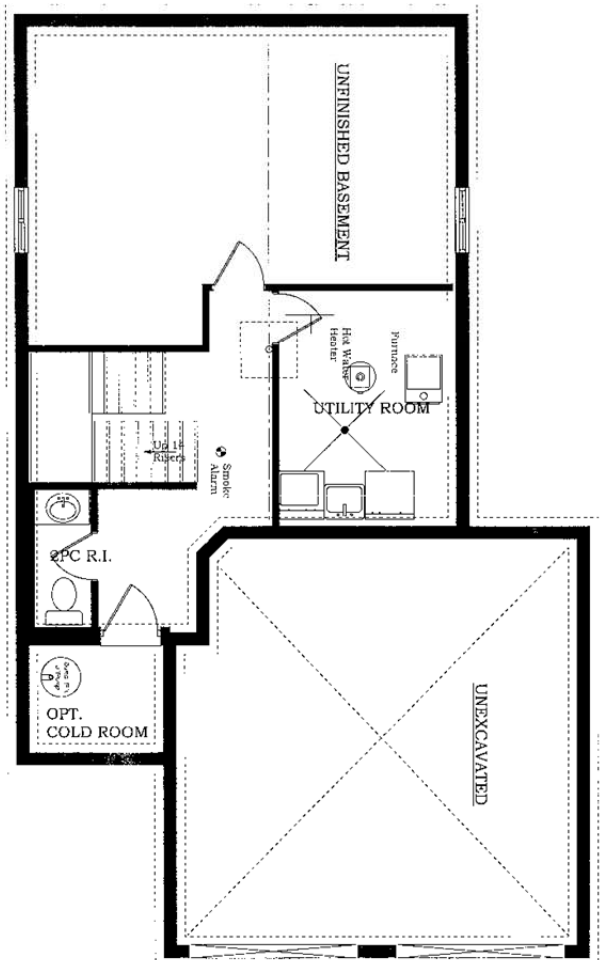

DRAYTON – DRAYTON HEIGHTS

THE MAPLETON

1526 Sq.Ft.

Agents: RE/MAX Real Estate Centre Inc., Brokerage
 Alyssa Henry
 Telephone: 519-831-1129
 Telephone: 519-653-5036
 E- mail: info@sunlighthomes.ca

*All house renderings are artists concepts.