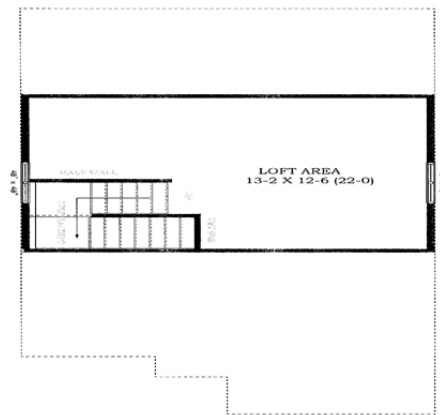

DRAYTON – DRAYTON HEIGHTS

THE MAPLETON

1526 Sq.Ft.

Agents: RE/MAX Real Estate Centre Inc., Brokerage
 Alyssa Henry
 Telephone: 519-831-1129
 Telephone: 519-653-5036
 E- mail: info@sunlighthomes.ca

*All house renderings are artists concepts.